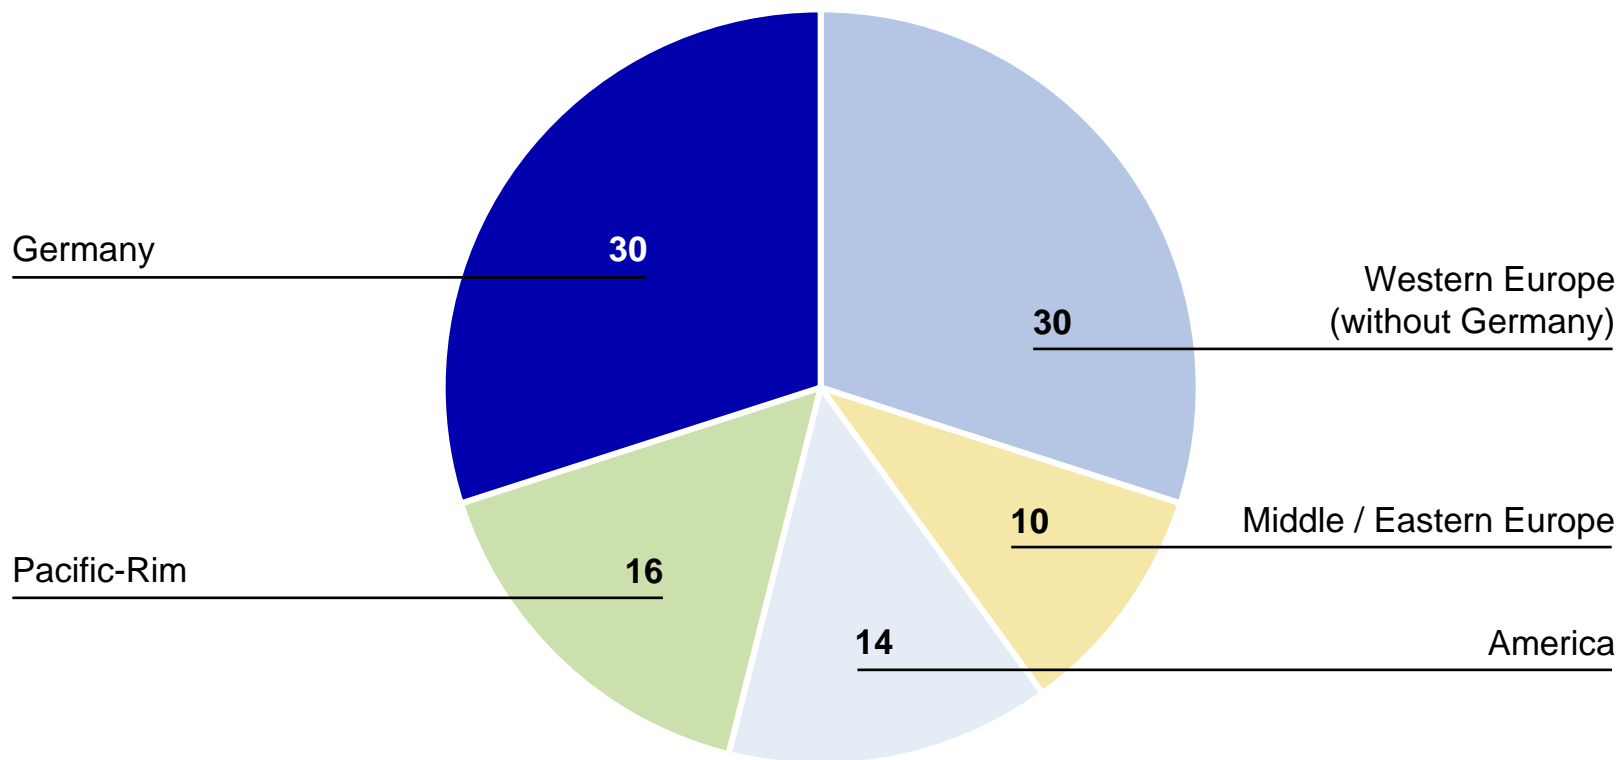

Sales by Region

Fiscal Year 2006/07