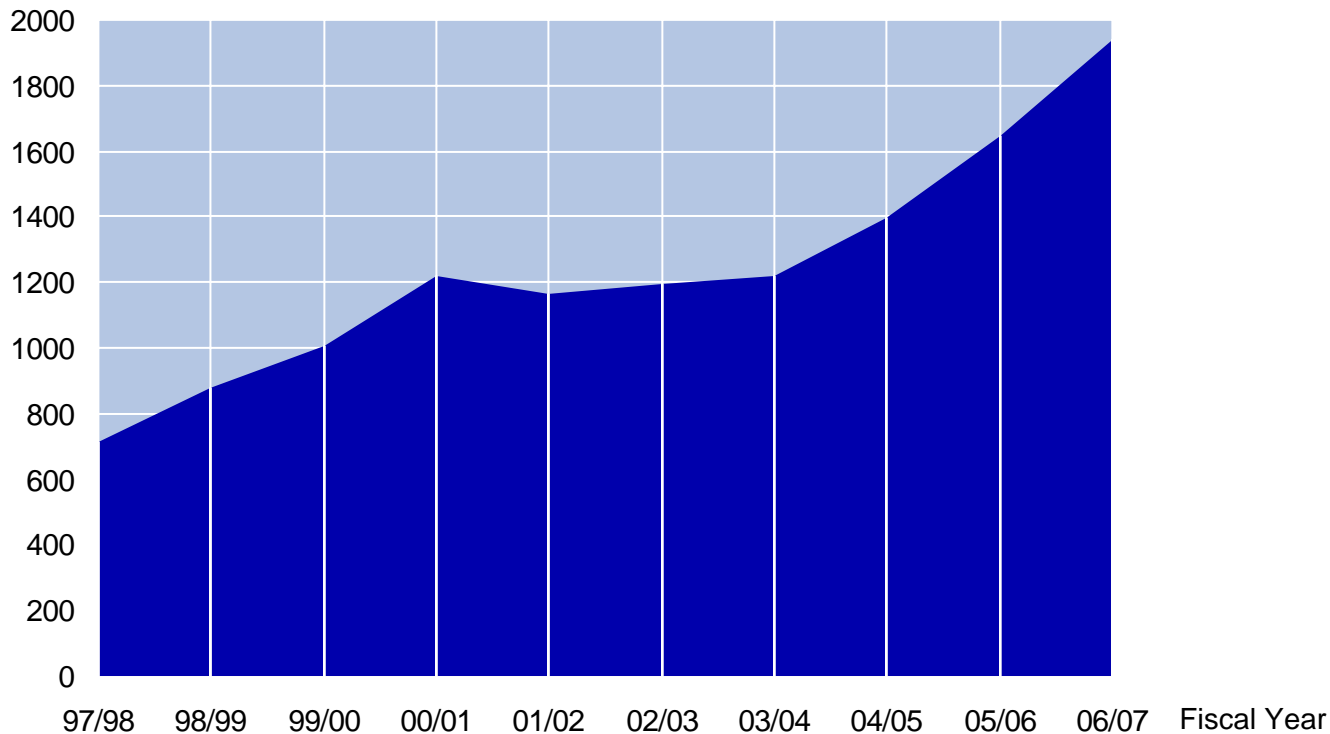

TRUMPF Group Total Sales

Since 1950 Average Annual Sales Increase + 15%

million €