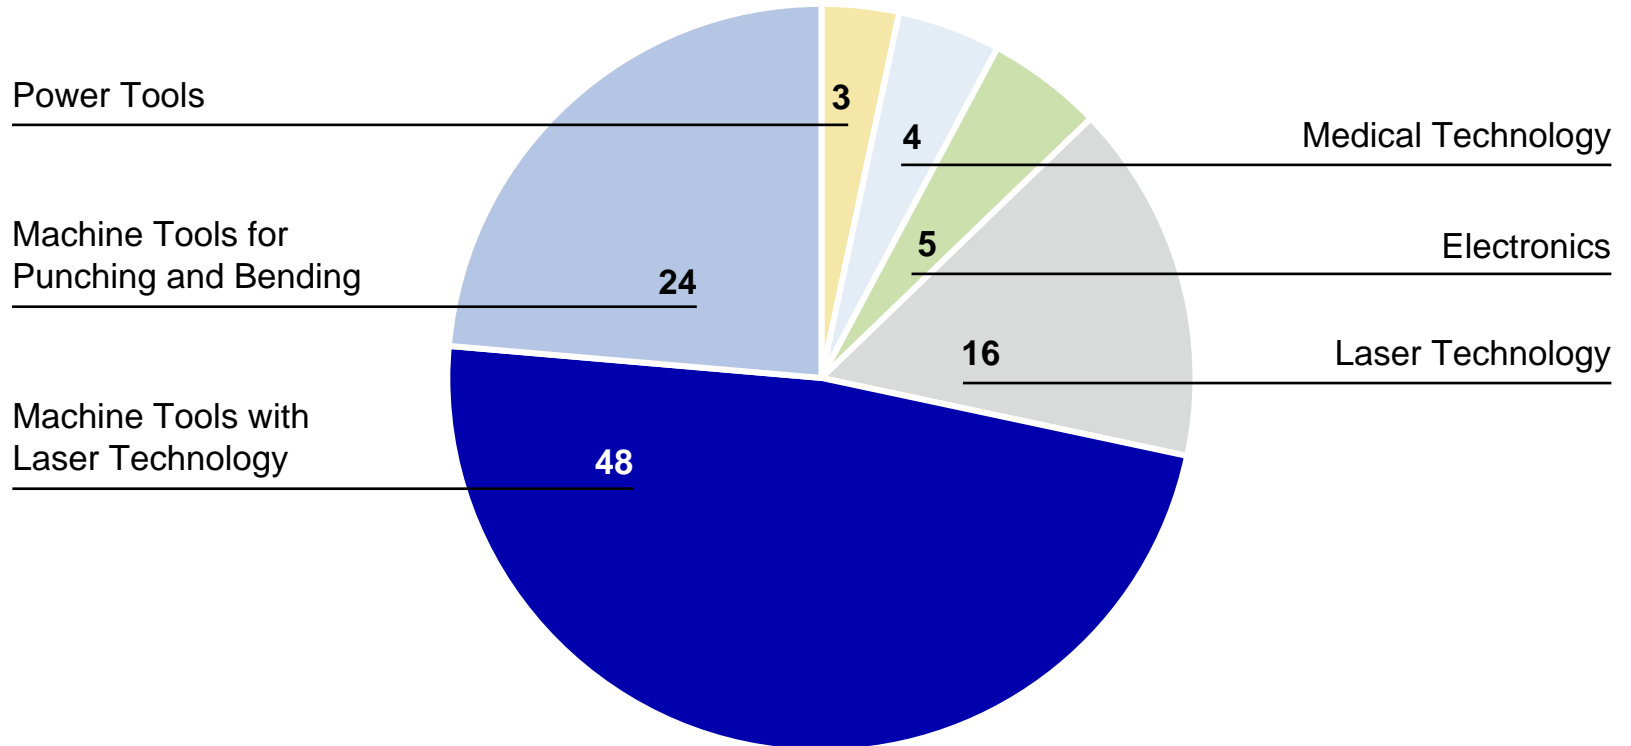

Sales by Business Field*

Fiscal Year 2006/07

*consolidated within the respective business division

Figures in percent