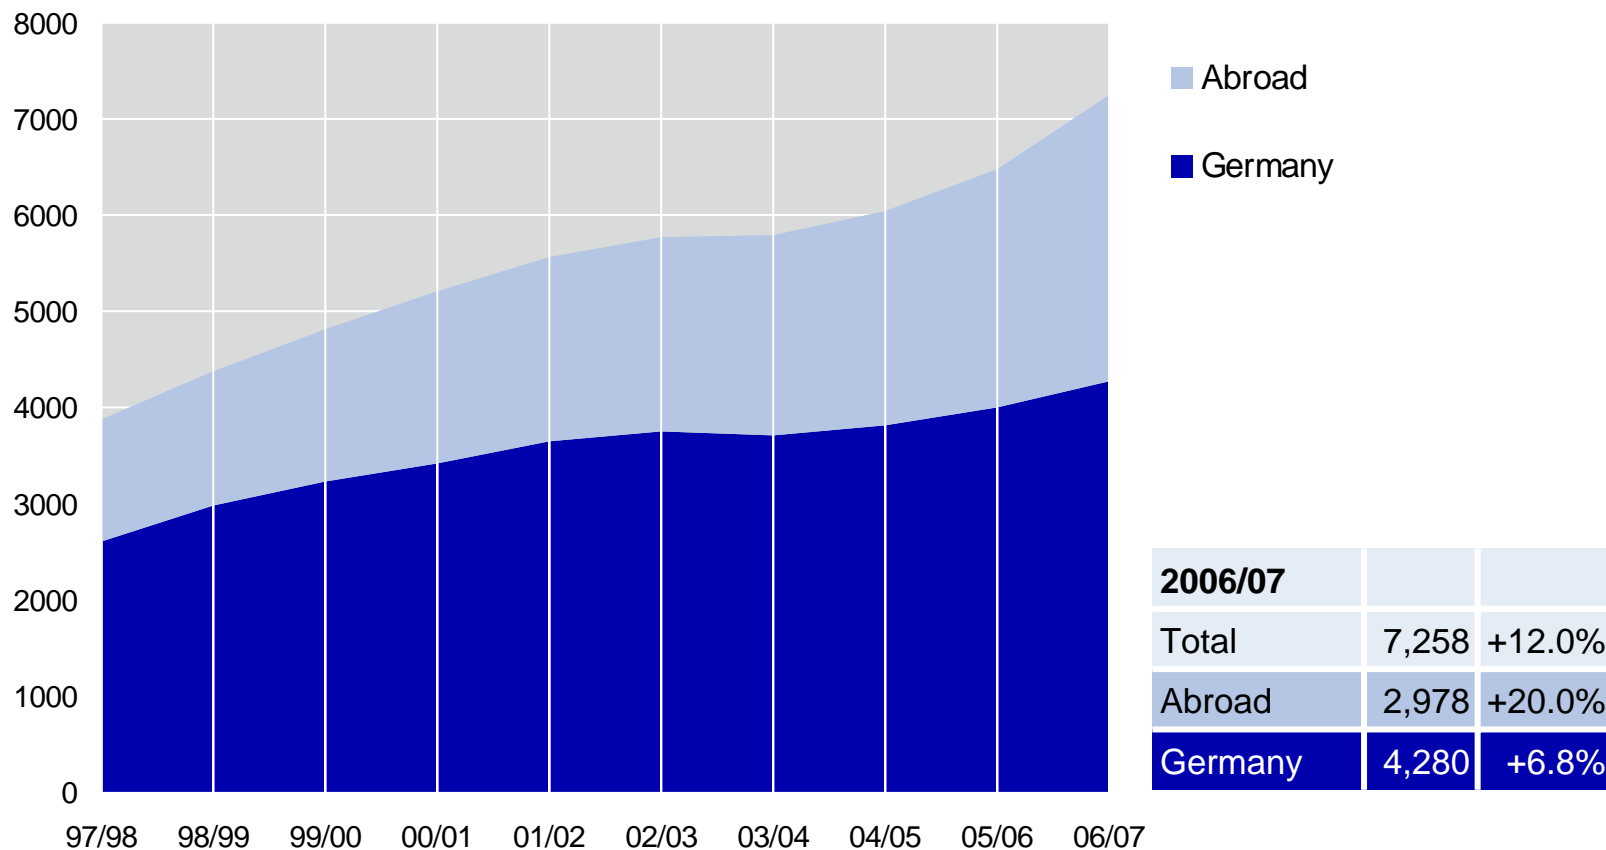

million €

Sales by Business Field*

Fiscal Year 2006/07

*consolidated within the respective business division

Figures in percent

TRUMPF Group Number of Employees

A photograph of a modern, multi-story office building with a large glass facade. The building is illuminated from within, and the sky is a deep blue with some clouds. The text 'TRUMPF Group Business Divisions' is overlaid in white, bold, sans-serif font on the upper part of the glass facade. The building has a prominent entrance area with a covered walkway supported by columns. The foreground shows a paved area and some low-lying plants.