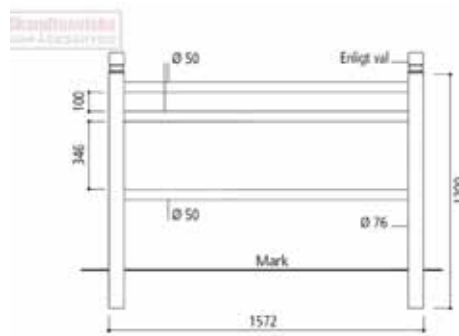

Stålstaket Trio

Stålstaket Trio - Agora

Stålstaket Trio - City

Stålstaket Trio - Sphere

Lockblock Ø76