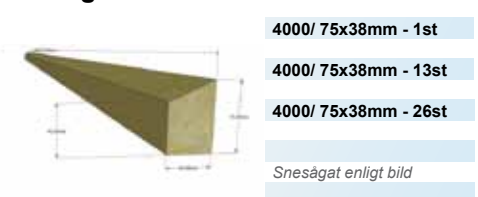

1000x22x95 mm - 1st

1000x22x95 mm - 165st

1200x22x95 mm - 1st

1200x22x95 mm - 165st

Finns även paket om 330st

Staketregel Obehandlat virke

4000/ 75x38mm - 1st

4000/ 75x38mm - 13st