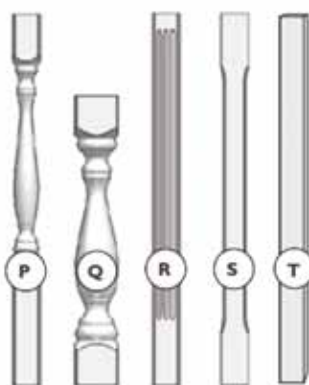

Räckspelare